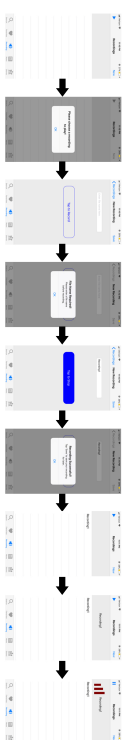

Storyboard

App Image

Launch Screen

Walkthrough

Search Tab

Favorites Tab Before Adding Song to Favorites

Favorites Tab After Adding Song to Favorites

Favorites Tab

Tap on Row (Song)

Tap on Detail Disclose Button

Recording Tab

News Tab

Stores Tab

Online Retailers Option